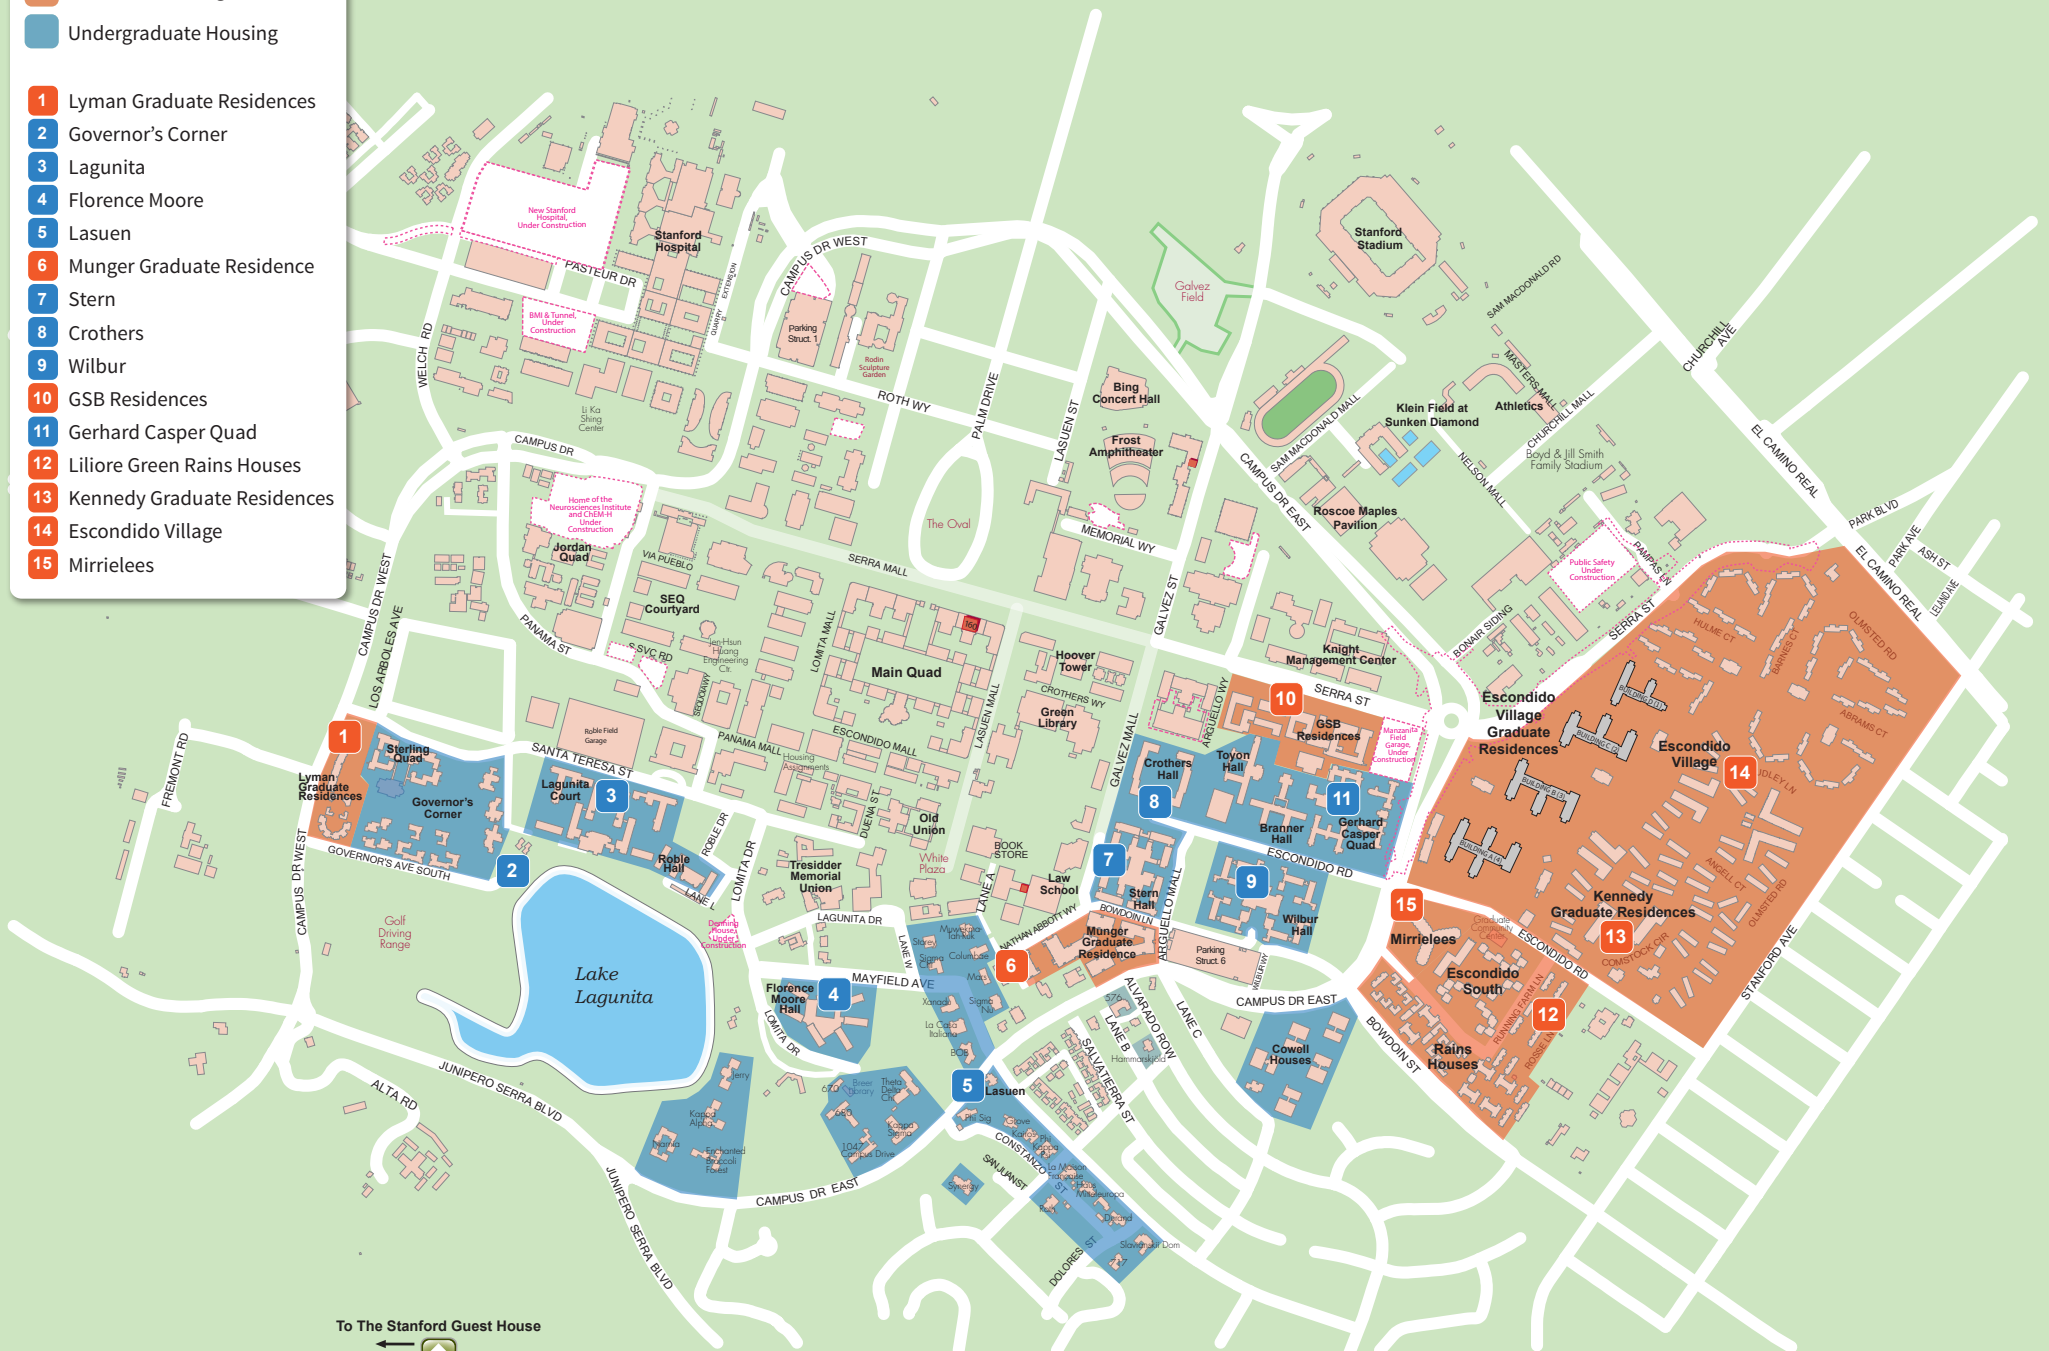

# R&DE Student Housing

- Graduate Housing
- Undergraduate Housing

- 1 Lyman Graduate Residences
- 2 Governor's Corner
- 3 Lagunita
- 4 Florence Moore
- 5 Lasuen
- 6 Munger Graduate Residence
- 7 Stern
- 8 Crothers
- 9 Wilbur
- 10 GSB Residences
- 11 Gerhard Casper Quad
- 12 Liliore Green Rains Houses
- 13 Kennedy Graduate Residences
- 14 Escondido Village
- 15 Mirrielees

To The Stanford Guest House